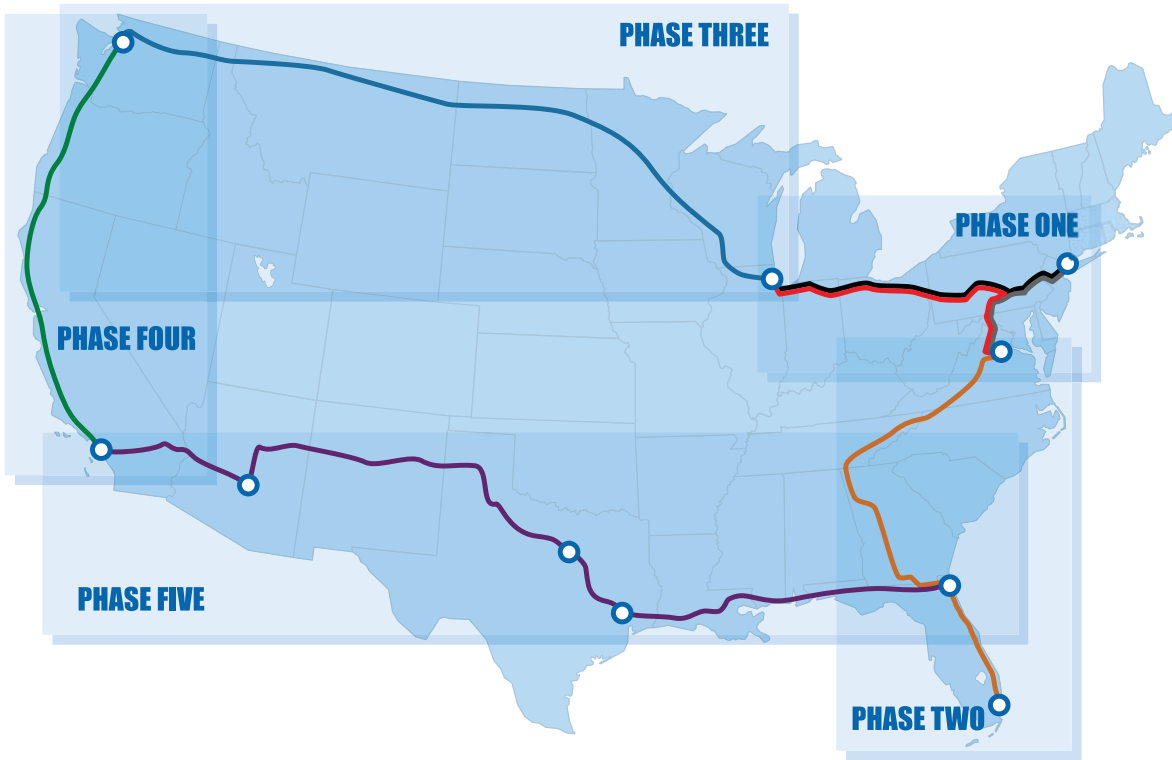

ALLIED FIBER™

AMERICA'S 'ALL ACCESS' NETWORK™

WWW.ALLIEDFIBER.COM

PROPOSED ALLIED FIBER ROUTES & ESTIMATED OPTICAL MILES

PHASE ONE

- NEW YORK CITY, NY TO CHICAGO, IL
OPTICAL MILES (EST.): 998
- NEW YORK CITY, NY TO ASHBURN, VA
OPTICAL MILES (EST.): 386
- CHICAGO, IL TO ASHBURN, VA
OPTICAL MILES (EST.): 1,005

PHASE TWO

- ASHBURN, VA TO MIAMI, FL
OPTICAL MILES (EST.): 1,596

PHASE THREE

- CHICAGO, IL TO SEATTLE, WA
OPTICAL MILES (EST.): 2,213

PHASE FOUR

- SEATTLE, WA TO LOS ANGELES, CA

PHASE FIVE

- LOS ANGELES, CA TO PHOENIX, AZ
- PHOENIX, AZ TO DALLAS, TX
- DALLAS, TX TO HOUSTON, TX
- HOUSTON, TX TO JACKSONVILLE, FL